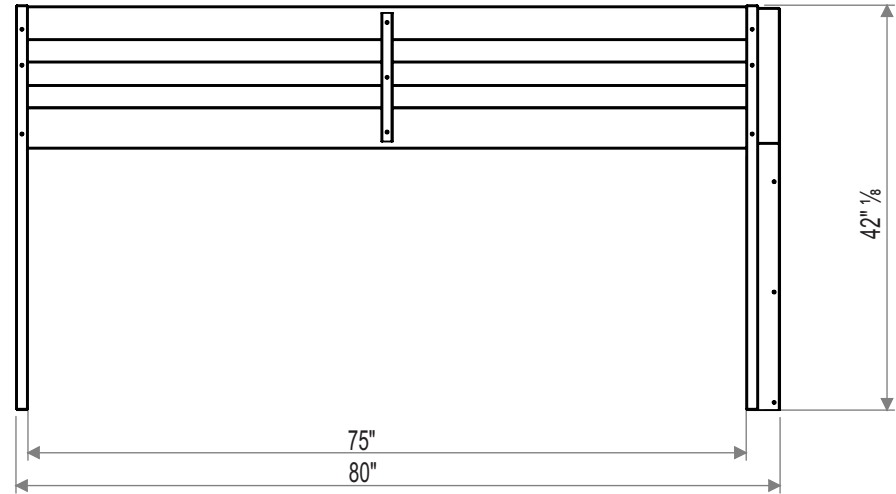

Frontal View